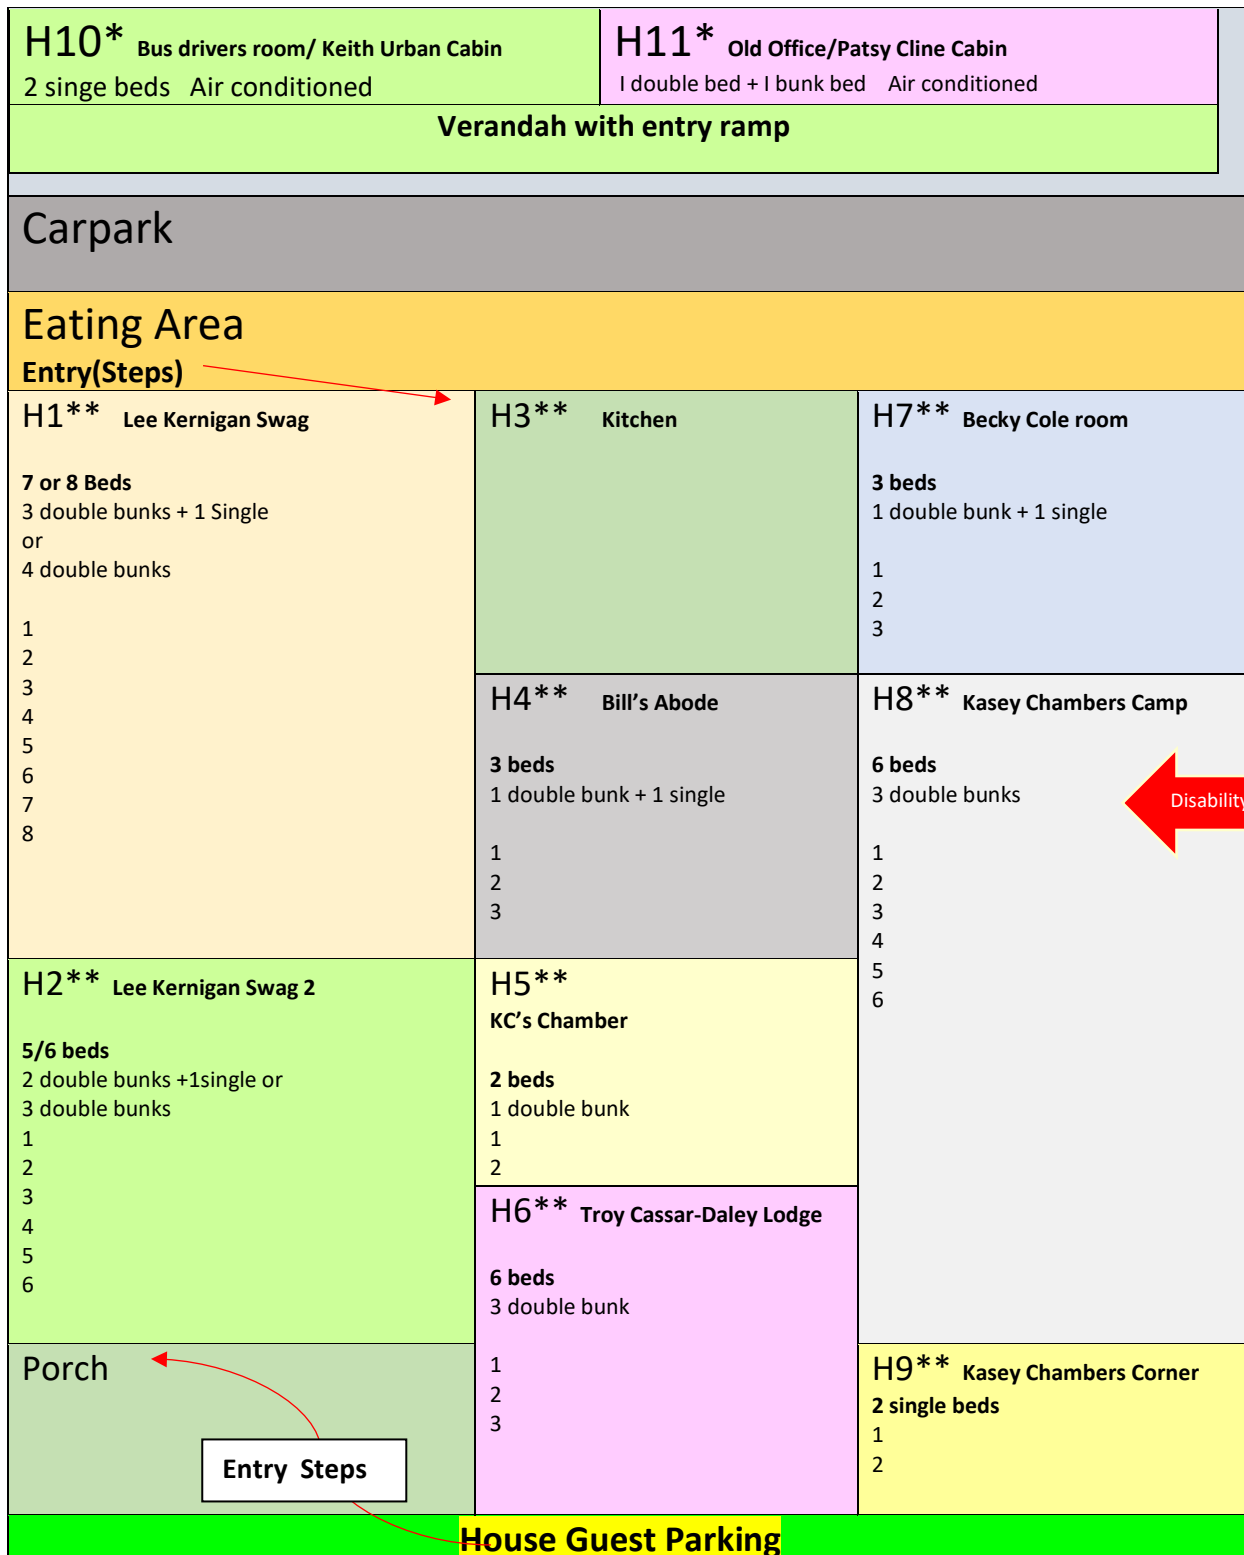

House layout

*H10 & H11 - Air conditioned with linen & towels supplied Cost: \$65 per room per night

**H1 – H9 mattress, mattress protector, pillow & pillow protector provided only & 1 fan or heater per room. Cost: \$25 per bed or \$50 per room per night. Whole House: \$350 per night

**With linen supplied: \$30 per bed or \$60 per room per night. Whole house: \$450 per night